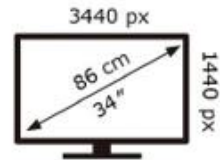

32 kWh/1000h

ABCDEF **G**
HDR
50 kWh/1000h