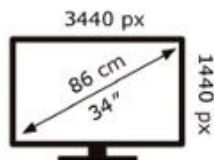

SAMSUNG

S34C500GAU

32 kWh/1000h

ABCDEF **G**
HDR
50 kWh/1000h

2019/2013

SAMSUNG

S34C500GAU

32 kWh/1000h