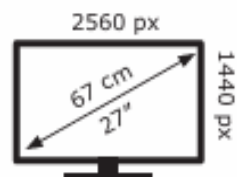

21 kWh/1000h

ABCD**E**FG
HDR
21 kWh/1000h