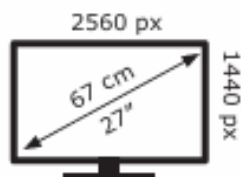

MSI

MAG 272QP QD-OLED
X24

21 kWh/1000h

ABCD**E**FG
HDR
21 kWh/1000h

2019/2013

MSI

MAG 272QP QD-OLED
X24

21 kWh/1000h