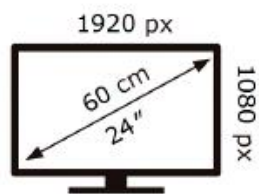

Samsung

S24D400GAU

12 kWh/1000h

2019/2013

Samsung

S24D400GAU

12 kWh/1000h

2019/2013