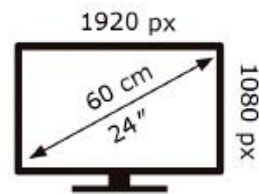

Samsung

S24D400GAU

12 kWh/1000h

2019/2013

Samsung

S24D400GAU

12 kWh/1000h

2019/2013