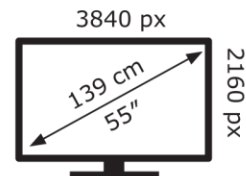

LG Electronics

OLED55C64LA

76 kWh/1000h

ABCDEF**G**

190 kWh/1000h

2019/2013

LG Electronics

OLED55C64LA

76 kWh/1000h

ABCDEF**G**

190 kWh/1000h

2019/2013