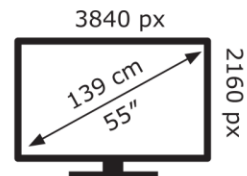

LG Electronics

OLED55C64LA

76 kWh/1000h

ABCDEF**G**

190 kWh/1000h

2019/2013

LG Electronics

OLED55C64LA