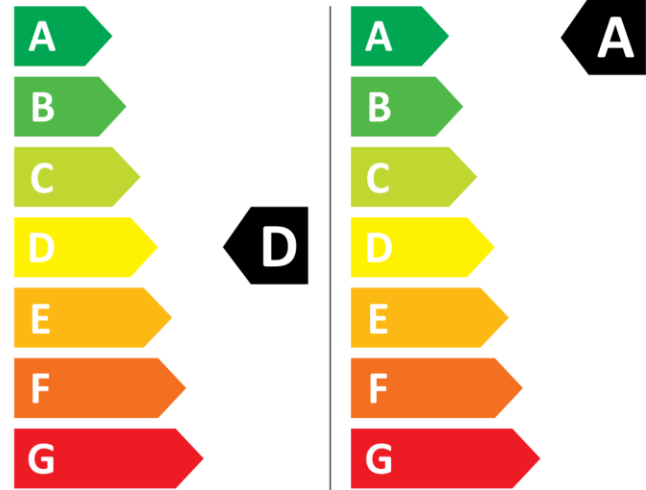

AEG LWX60846B 914603724

AEG LWX60846B 914603724

Water consumption: 217 kWh / 100 cycles (UK scale)

Water consumption: 47 kWh / 100 cycles (EU scale)

Water consumption: 217 kWh / 100 cycles (UK scale)

Water consumption: 47 kWh / 100 cycles (EU scale)