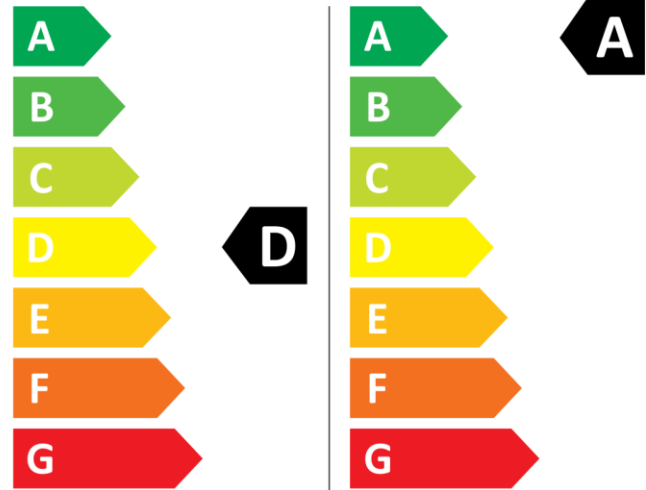

AEG LWX60846B 914603724

AEG LWX60846B 914603724

Water consumption: 217 kWh / 100 cycles (UK scale)

Water consumption: 47 kWh / 100 cycles (EU scale)

Water consumption: 217 kWh / 100 cycles (UK scale)

Water consumption: 47 kWh / 100 cycles (EU scale)