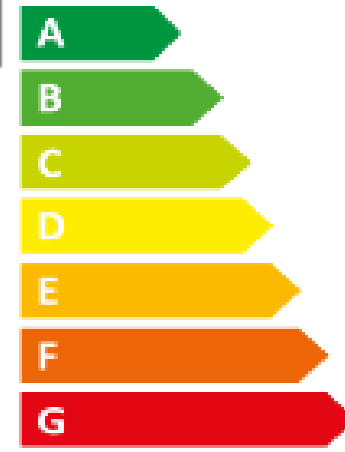

Energy Label for customers in
England, Scotland and Wales

Energy Label for customers in
Republic of Ireland and
Northern Ireland

HOTPOINT

HP 105A CARE UK

HOTPOINT

HP 105GA CARE UK

A

A

25 kWh /

25 kWh /

10,0 kg

3:58

52 L

10,0 kg

3:58

52 L