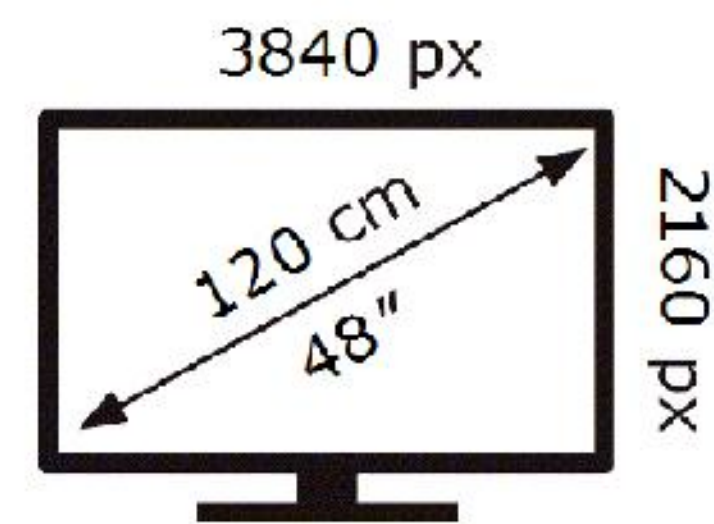

Samsung

QE48S90HAE

62 kWh/1000h

ABCDEF **G**

132 kWh/1000h

2019/2013