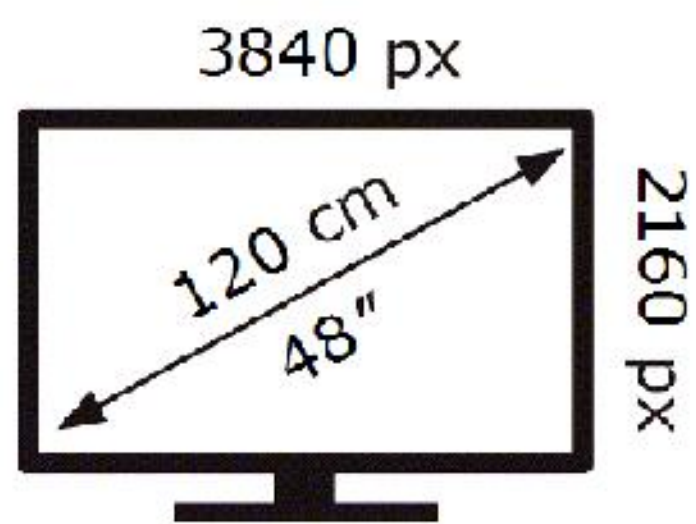

ENERG ⚡

Samsung

QE48S90HAE

62 kWh/1000h

ABCDEF **G**

132 kWh/1000h

2019/2013

ENERG ⚡