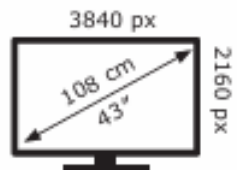

LG Electronics

43NU800B6LC

**49** kWh/1000h

ABCDEF**G**  
**HDR**  
**60** kWh/1000h

2019/2013

LG Electronics

43NU800B6LC

**49** kWh/1000h