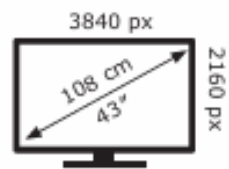

49 kWh/1000h

ABCDEF**G**
HDR
60 kWh/1000h