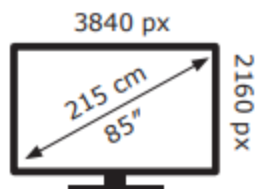

ENERG

ENERG

Hisense

85Q7STUK PRO

Hisense

85Q7STUK PRO

110 kWh/1000h

110 kWh/1000h

ABCDEF**G**

250 kWh/1000h

2019/2013

ABCDEF**G**

250 kWh/1000h

2019/2013