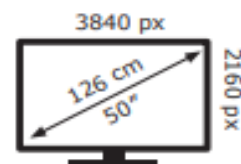

57 kWh/1000h

ABCDEF**G**
HDR
163 kWh/1000h