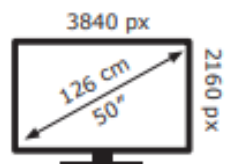

Energy Label for customers in
England, Scotland and Wales

Energy Label for customers in
Republic of Ireland and
Northern Ireland

TCL

50C7K-UKX7

57 kWh/1000h

ABCDEF**G**
HDR
163 kWh/1000h

2019/2013

TCL