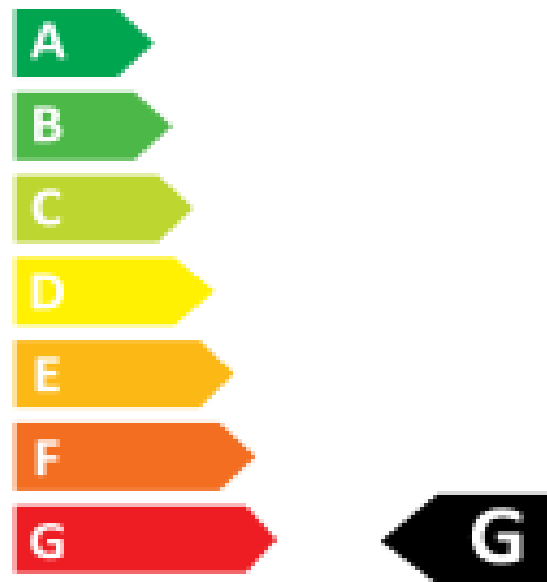

Energy Label for customers in  
England, Scotland and Wales

Energy Label for customers in  
**Republic of Ireland and  
Northern Ireland**

**4Lite**

4L2/8000/LS

**2**  
kWh/1000h

**4Lite**

4L2/8000/LS

**2**  
kWh/1000h