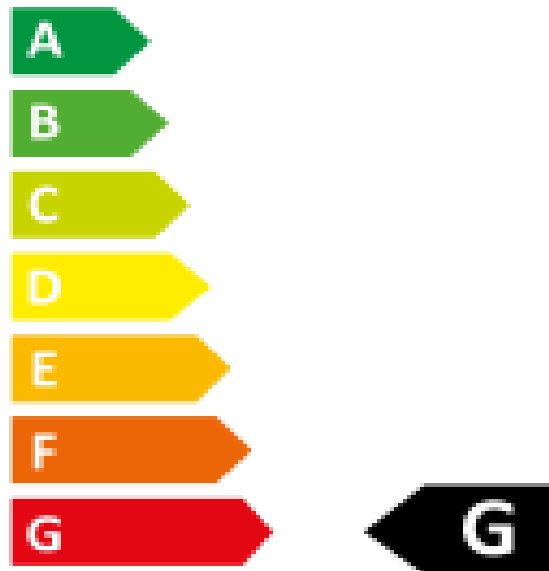

Energy Label for customers in  
England, Scotland and Wales

Energy Label for customers in  
**Republic of Ireland and  
Northern Ireland**

**4Lite**

4L2/8000/LS

**2**  
kWh/1000h

**4Lite**

4L2/8000/LS

**2**  
kWh/1000h