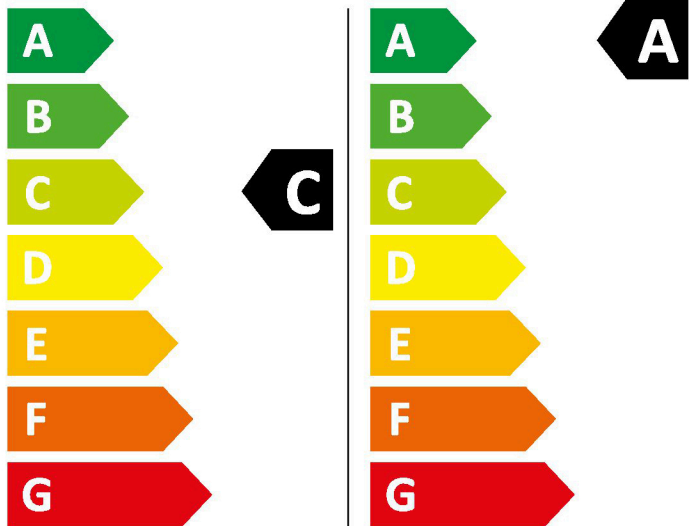

HOTPOINT

NDD 10748 DA UK

281 kWh/100

41 kWh/100

7,0 kg  10,0 kg

51 L  45 L

10:15  3:59

ABCDEFG

ABC**D**

2019/2014

HOTPOINT

NDD 10748 DA UK

281 kWh/100

41 kWh/100

7,0 kg  10,0 kg

51 L  45 L