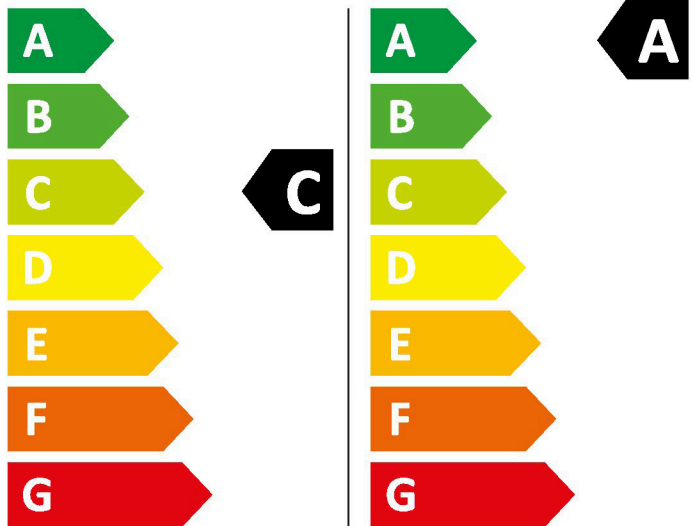

HOTPOINT

NDD 10748 DA UK

281 kWh/100

41 kWh/100

7,0 kg  10,0 kg

51 L  45 L

10:15  3:59

ABCDEFG

ABC**D**

2019/2014

HOTPOINT

NDD 10748 DA UK

281 kWh/100

41 kWh/100

7,0 kg  10,0 kg

51 L  45 L