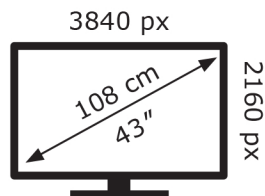

LG Electronics

43QNE72B6B

51 kWh/1000h

ABCDEF**G**
HDR
77 kWh/1000h

2019/2013

LG Electronics

43QNE72B6B

51 kWh/1000h