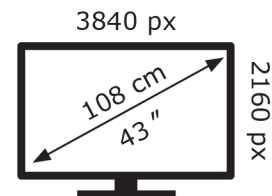

51 kWh/1000h

ABCDEF**G**
HDR
77 kWh/1000h