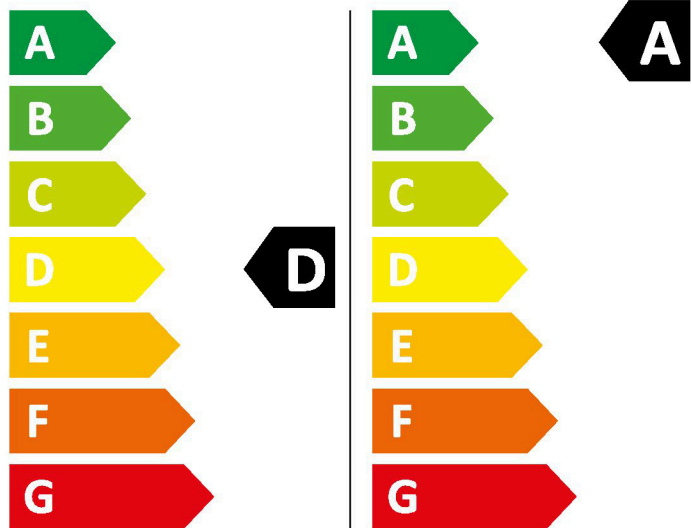

INDESIT

BDE 107436 WV UK

342 kWh/100

51 kWh/100

7,0 kg  **10,0 kg**
66 L  **52 L**
9:30  **3:55**

ABCDEFG

79 dB

ABCD

2019/2014

INDESIT

BDE 107436 WV UK

342 kWh/100

51 kWh/100

7,0 kg  **10,0 kg**
66 L  **52 L**
9:30  **3:55**

ABCDEFG

79 dB