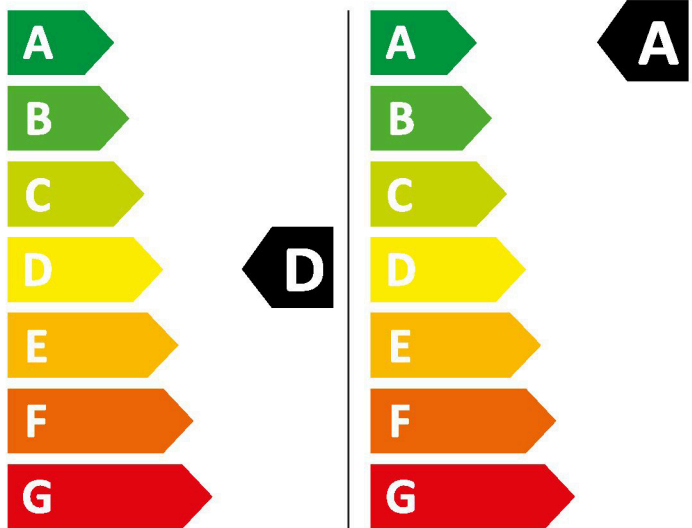

INDESIT

BDE 107436 WV UK

342 kWh/100

51 kWh/100

7,0 kg  **10,0 kg**
66 L  **52 L**
9:30  **3:55**

ABCDEFG

79 dB

ABCD

2019/2014

INDESIT

BDE 107436 WV UK

342 kWh/100

51 kWh/100

7,0 kg  **10,0 kg**
66 L  **52 L**
9:30  **3:55**

ABCDEFG

79 dB