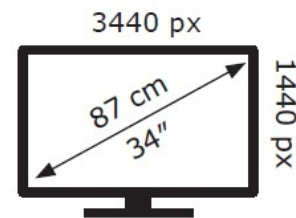

AOC

AG346UCD

31 kWh/1000h

ABCDEF**G**

31 kWh/1000h

2019/2013

AOC

AG346UCD

31 kWh/1000h

ABCDEF**G**

31 kWh/1000h

2019/2013