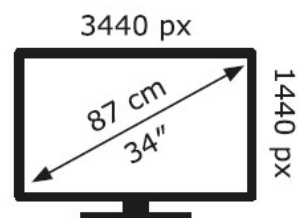

AOC

AG346UCD

31 kWh/1000h

ABCDEF**G**

31 kWh/1000h

2019/2013

AOC

AG346UCD