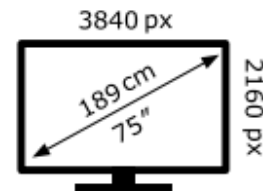

TCL

75C7LX1

107 kWh/1000h

TCL

75C7LX1

107 kWh/1000h

ABCDEF**G**

370 kWh/1000h