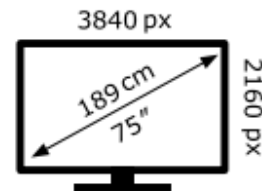

TCL

75C7LX1

107 kWh/1000h

TCL

75C7LX1

107 kWh/1000h

ABCDEF**G**

370 kWh/1000h

2019/2013

ABCDEF**G**

370 kWh/1000h

2019/2013