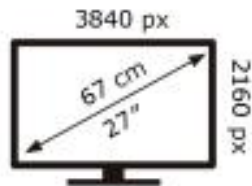

Samsung

S27FG810SU

Samsung

S27FG810SU

45 kWh/1000h

45 kWh/1000h

ABCDEF **G**

52 kWh/1000h

ABCDEF **G**

52 kWh/1000h

2019/2013

2019/2013