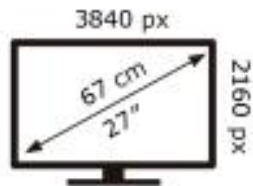

Samsung

S27FG810SU

Samsung

S27FG810SU

45 kWh/1000h

45 kWh/1000h

ABCDEF **G**

52 kWh/1000h

ABCDEF **G**

52 kWh/1000h

2019/2013

2019/2013