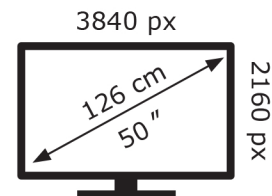

54 kWh/1000h

ABCDEF**G**
HDR
108 kWh/1000h