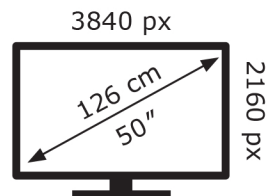

LG Electronics

50MRGB88B6B

**54** kWh/1000h

ABCDEF**G**  
**HDR**  
**108** kWh/1000h

2019/2013

LG Electronics

50MRGB88B6B

**54** kWh/1000h