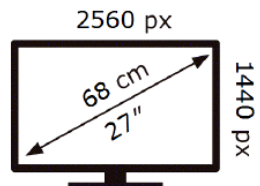

Samsung

S27FG502EU

21 kWh/1000h

ABCDEF **G**
HDR
36 kWh/1000h

2019/2013

Samsung

S27FG502EU

21 kWh/1000h