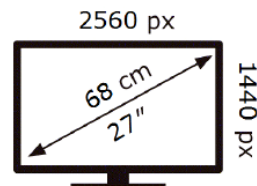

21 kWh/1000h

ABCDEF **G**
HDR
36 kWh/1000h