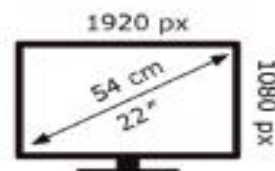

Energy Label for customers in
England, Scotland and Wales

Samsung

S22D300GAU

12 kWh/1000h

2019/2013

Energy Label for customers in
Republic of Ireland and
Northern Ireland

Samsung

S22D300GAU

12 kWh/1000h

2019/2013