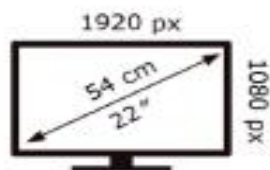

Energy Label for customers in
England, Scotland and Wales

Samsung

S22D300GAU

12 kWh/1000h

2019/2013

Energy Label for customers in
Republic of Ireland and
Northern Ireland

Samsung

S22D300GAU