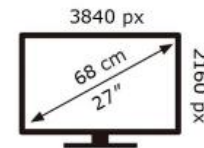

Energy Label for customers in
England, Scotland and Wales

Energy Label for customers in
Republic of Ireland and
Northern Ireland

SAMSUNG

S27D700EAU

23 kWh/1000h

ABCDEF **G**

39 kWh/1000h

2019/2013

SAMSUNG

S27D700EAU

23 kWh/1000h

ABCDEF **G**

39 kWh/1000h

2019/2013