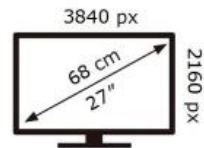

Energy Label for customers in
England, Scotland and Wales

Energy Label for customers in
Republic of Ireland and
Northern Ireland

SAMSUNG

S27D700EAU

23 kWh/1000h

ABCDEF **G**

39 kWh/1000h

2019/2013