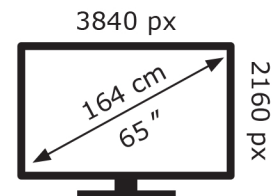

67 kWh/1000h

ABCDEF**G**
HDR
160 kWh/1000h