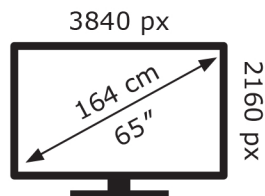

LG Electronics

65MRGB88B6B

**67** kWh/1000h

ABCDEF**G**  
**HDR**  
**160** kWh/1000h

2019/2013

LG Electronics

65MRGB88B6B

**67** kWh/1000h