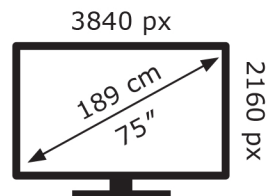

LG Electronics

75NU850B6LA

127 kWh/1000h

ABCDEF**G**
HDR
159 kWh/1000h

2019/2013

LG Electronics

75NU850B6LA

127 kWh/1000h