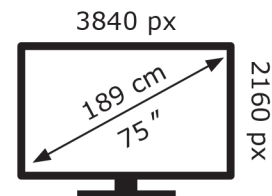

127 kWh/1000h

ABCDEF**G**
HDR
159 kWh/1000h