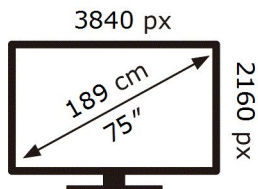

Energy Label for Customers in
England, Scotland and Wales

SAMSUNG

QE75Q90TAT

310 kWh/1000h

ABCDEF **G**

324 kWh/1000h

2019/2013

Energy Label for Customers in
Republic of Ireland and Northern Ireland