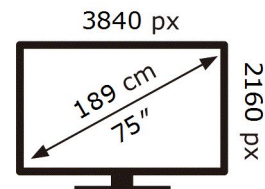

Energy Label for Customers in
England, Scotland and Wales

SAMSUNG

QE75Q90TAT

310 kWh/1000h

ABCDEF **G**

324 kWh/1000h

2019/2013

Energy Label for Customers in
Republic of Ireland and Northern Ireland

SAMSUNG

QE75Q90TAT

310 kWh/1000h

ABCDEF **G**

324 kWh/1000h

2019/2013