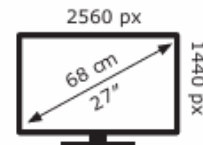

19 kWh/1000h

ABCDEF**G**
HDR
33 kWh/1000h