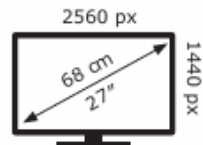

Energy Label for customers in
England, Scotland and Wales

Energy Label for customers in
Republic of Ireland and
Northern Ireland

Lenovo 27Q-10#G26270QR0#^{LOQ}

19 kWh/1000h

ABCDEF**G**
HDR
33 kWh/1000h

2019/2013