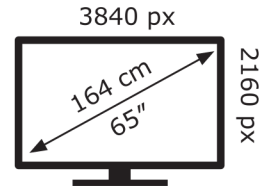

Hisense

65U7QTUK

84 kWh/1000h

ABCDEF**G**

180 kWh/1000h

2019/2013