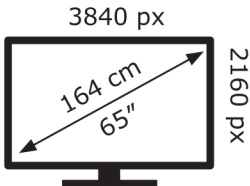

ENERGY

Hisense

65U7QTUK

84 kWh/1000h

ABCDEF**G**

180 kWh/1000h

2019/2013

ENERGY