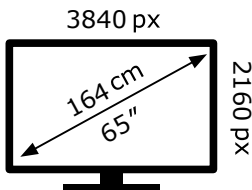

ENERGY

TCL

65P8L-UKX7

85 kWh/1000h

ABCDEF**G**

180 kWh/1000h

ENERG

TCL