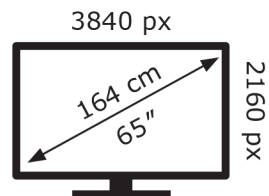

LG Electronics

OLED65C64LA

85 kWh/1000h

ABCDEF**G**
HDR
232 kWh/1000h

2019/2013

LG Electronics

OLED65C64LA

85 kWh/1000h