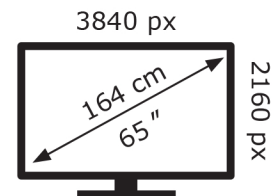

85 kWh/1000h

ABCDEF**G**
HDR
232 kWh/1000h