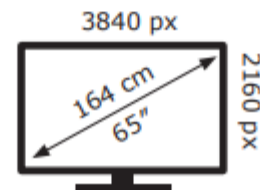

Hisense

65Q7STUK

Hisense

65Q7STUK

80 kWh/1000h

80 kWh/1000h

ABCDEF**G**

110 kWh/1000h

2019/2013

ABCDEF**G**

110 kWh/1000h

2019/2013