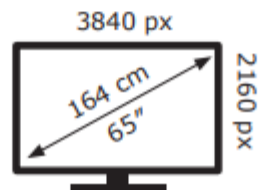

Hisense

65Q7STUK

Hisense

65Q7STUK

80 kWh/1000h

80 kWh/1000h

ABCDEF**G**

110 kWh/1000h