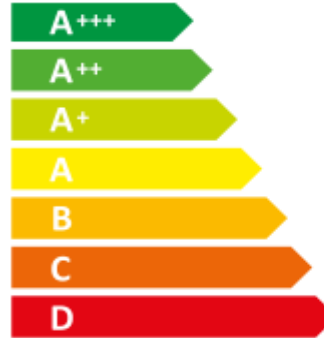

Energy Label for customers in  
England, Scotland and Wales

Energy Label for customers in  
**Republic of Ireland and  
Northern Ireland**

**ENERGY**

**HOTPOINT**

HTE6VDCW

**A**

**75** L

**0.00** kWh/cycle\*

**0.83** kWh/cycle\*

65/2014

**ENERGY**

**HOTPOINT**

HTE6VDCW

**A**

**75** L

**0.00** kWh/cycle\*