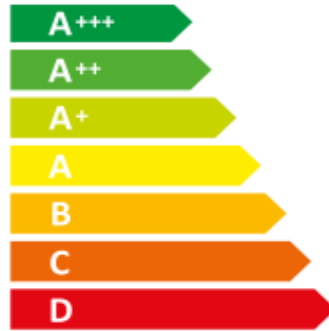

Energy Label for customers in  
England, Scotland and Wales

Energy Label for customers in  
**Republic of Ireland and  
Northern Ireland**

**ENERGY**

**HOTPOINT**

HTE6VDCW

**A**

**75** L

**0.00** kWh/cycle\*

**0.83** kWh/cycle\*

65/2014

**ENERGY**

**HOTPOINT**

HTE6VDCW

**A**

**75** L

**0.00** kWh/cycle\*