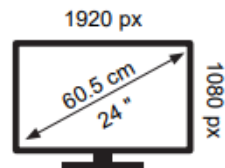

ASUS

BE24EQK

13 kWh/1000h

- kWh/1000h

2019/2013

ASUS

BE24EQK

13 kWh/1000h

- kWh/1000h

2019/2013