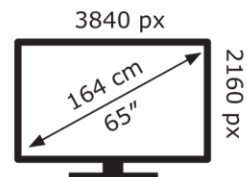

Hisense

65S7STUK

80 kWh/1000h

ABCDEF**G**

160 kWh/1000h

2019/2013

Hisense

65S7STUK