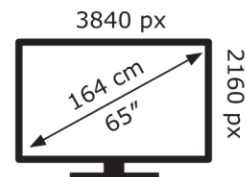

Hisense

65S7STUK

80 kWh/1000h

ABCDEF**G**

160 kWh/1000h

2019/2013

Hisense

65S7STUK

80 kWh/1000h

ABCDEF**G**

160 kWh/1000h

2019/2013