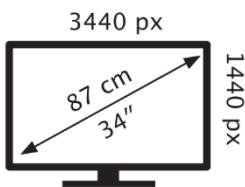

Energy Label for Customers in England, Scotland and

Wales

Energy Label for Customers in Republic of Ireland and

Northern Ireland

acer

XZ340CUR W0

31 kWh/1000h

ABCDEF**G**

45 kWh/1000h

2019/2013

acer

XZ340CUR W0

31 kWh/1000h

ABCDEF**G**

45 kWh/1000h

2019/2013