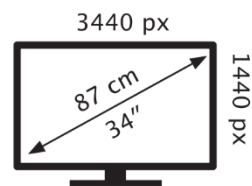

Energy Label for Customers in England, Scotland and

Wales

Energy Label for Customers in Republic of Ireland and

Northern Ireland

acer

XZ340CUR W0

31 kWh/1000h

ABCDEF**G**

45 kWh/1000h

2019/2013

acer

XZ340CUR W0

31 kWh/1000h

ABCDEF**G**

45 kWh/1000h

2019/2013