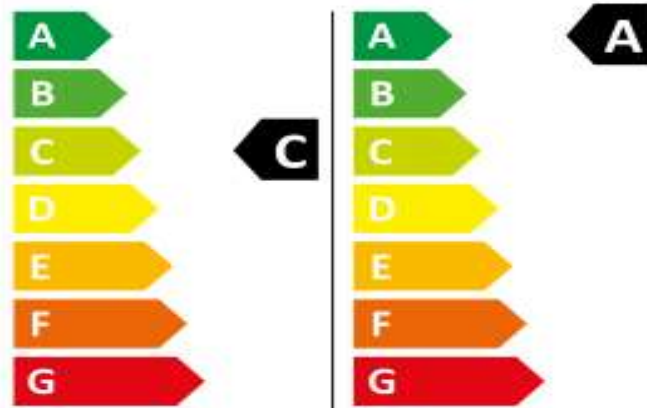

Energy Label for customers in
England, Scotland and Wales

Energy Label for customers in
Republic of Ireland and
Northern Ireland

HOTPOINT NDD 86448 GDA UK

HOTPOINT NDD 86448 GDA UK

253 kWh/100kWh 38 kWh/100kWh

253 kWh/100kWh 38 kWh/100kWh

6,0 kg 8,0 kg

6,0 kg 8,0 kg

48 L 48 L

48 L 48 L

10:15 3:38

10:15 3:38

ABCDEFG 75 dB ABCD