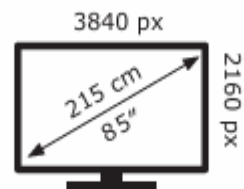

TCL

85C7LX8

103 kWh/1000h

ABCDEF**G**

385 kWh/1000h

2019/2013

TCL

85C7LX8

103 kWh/1000h

ABCDEF**G**

385 kWh/1000h

2019/2013