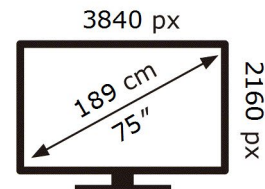

Energy Label for Customers in
England, Scotland and Wales

SAMSUNG

UE75AU8000K

172 kWh/1000h

ABCDEF **G**

246 kWh/1000h

2019/2013

Energy Label for Customers in
Republic of Ireland and Northern Ireland

SAMSUNG

UE75AU8000K

172 kWh/1000h

ABCDEF **G**

246 kWh/1000h

2019/2013