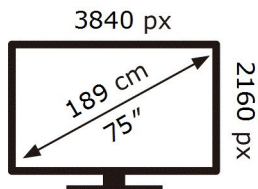

Energy Label for Customers in
England, Scotland and Wales

SAMSUNG

UE75AU8000K

172 kWh/1000h

ABCDEF **G**

246 kWh/1000h

2019/2013

Energy Label for Customers in
Republic of Ireland and Northern Ireland