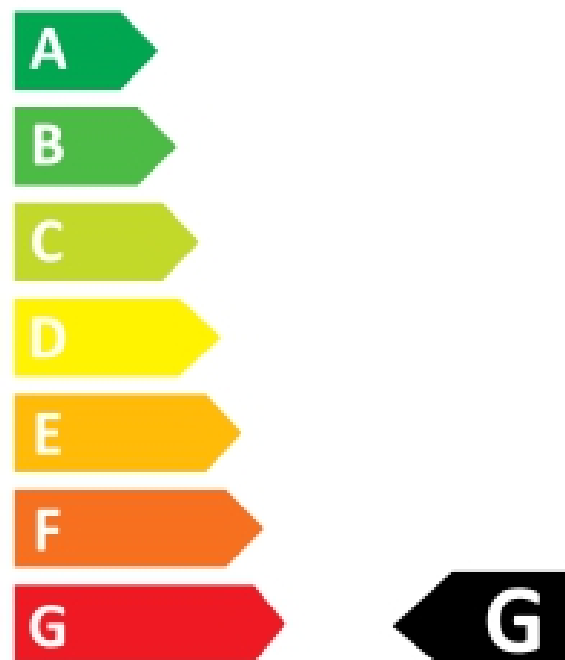

Energy Label for customers in
England, Scotland and Wales

Energy Label for customers in
Republic of Ireland and
Northern Ireland

4Lite

4L2/8001/LS

2
kWh/1000h

4Lite

4L2/8001/LS

2
kWh/1000h