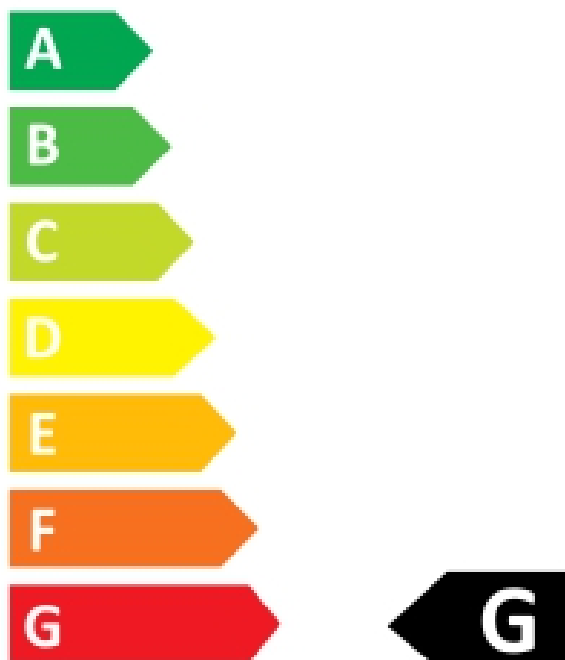

Energy Label for customers in
England, Scotland and Wales

Energy Label for customers in
Republic of Ireland and
Northern Ireland

4Lite

4L2/8001/LS

2
kWh/1000h

4Lite

4L2/8001/LS

2
kWh/1000h