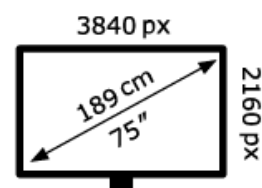

TCL

75C8L-UKX7

85 kWh/1000h

ABCDEF**G**

400 kWh/1000h

2019/2013

TCL

75C8L-UKX7

85 kWh/1000h

ABCDEF**G**

400 kWh/1000h

2019/2013