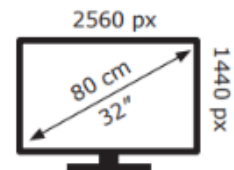

32 kWh/1000h

ABCDEF**G**
HDR
62 kWh/1000h