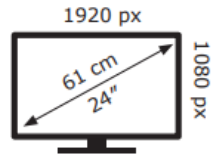

Energy Label for customers in
England, Scotland and Wales

Energy Label for customers in
Republic of Ireland and
Northern Ireland

acer

RS242Y G0

18 kWh/1000h

2019/2013

acer

RS242Y G0