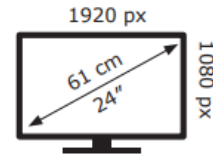

Energy Label for customers in
England, Scotland and Wales

Energy Label for customers in
Republic of Ireland and
Northern Ireland

acer

RS242Y G0

18 kWh/1000h

2019/2013

acer

RS242Y G0

18 kWh/1000h

2019/2013