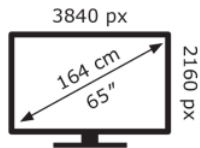

LG Electronics

OLED65G64LW

77 kWh/1000h

ABCDEF**G**
HDR
262 kWh/1000h

2019/2013

LG Electronics

OLED65G64LW

77 kWh/1000h