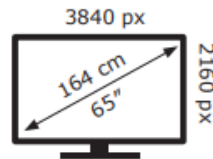

77 kWh/1000h

ABCDEF**G**
HDR
262 kWh/1000h